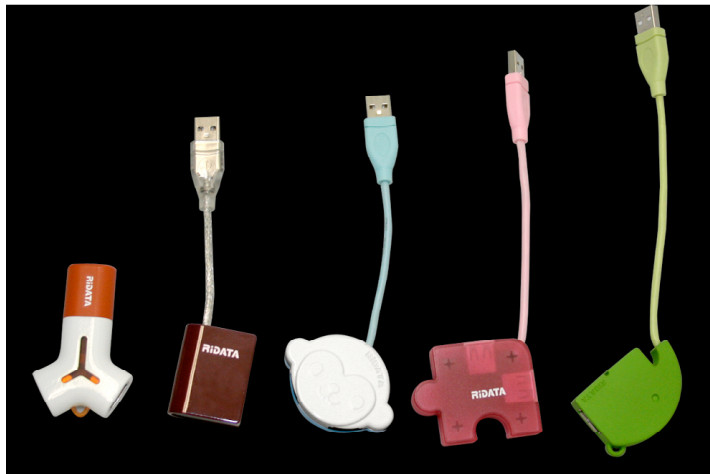

**RIDATA USB Drive Plus Hub with 2 Additional Ports**

*Designed in Five Fun Shapes  
- Add more drives as you need them!*

Advanced Media Inc	Antarra Comm.
Rita Lee	Carol Warren
1440 Bridgegate Dr. Ste 395	714.891.3660
Diamond Bar, CA 91765	714.865.6735 Cell
909.861.2269 x 255	cwarren@antarra.com
909.992.9487 Cell	
Rita_l@ritekusa.com	

Available: Q1 2007 through selected retailers, RIDATA distributors, and various online outlets. MSRP for the USB HUB are: 512MB \$29, 1GB \$59, 2GB \$89, 4GB\$159

Advanced Media, Inc is adding to its EZ Drive™ lineup with the addition of five cool new USB 2.0 Flash Drives. Each of the elephant, monkey, bookmark, puzzle and uniform designs includes two additional USB ports, which allows users to combine each USB drive into a USB HUB and add on more mobile devices. The versatile drive has its own storage up to 4GB. The USB Flash Drives feature advanced partition and security functions for users to create password-protected sectors for the storage of personal or highly confidential material. A tie-style LED indicator shows usage status, assuring there is never any doubt as to which port is in use. The RIDATA USB EZ Drives are available from 128MB to 4GB capacities, weigh under 10 ounces and has a two-year warranty. Visit [www.ritekusa.com](http://www.ritekusa.com) for more information.

**Who Cares?**

People who are fun -loving multiple device users will enjoy this product to move data, music, video and photos easily from their USB drive to other USB devices and vice versa.

**Why Bother?**

Now you can have up to 4GB more memory and gain two ports while having fun storing data and adding other USB devices!